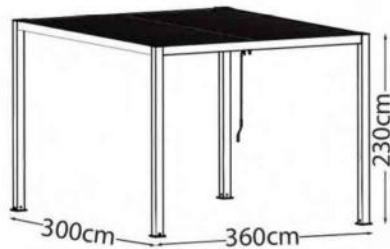

Our products are highly innovative in both their look and design.
Dimmable linear led lighting,
linear stripe led light dimmable.

Popular Sizes: 300x300x230cm
300x360x230cm

Water drainage outlet.

Simple and nice design of handle hook.

Invisible built-in water drainage system.

Bioclimatic pergola with waterproof louver roof.

Model	Size (cm)	Operation	Standing Pole Dimension (mm)	Standing Pole Height	Roof Material	Shutter type (mm)	Optional				Type of Customer
							Sun Shade	LED on Pole	LED on Beam	LED on Roof	
9801A	200 x 300cm	Manual/ Electrical	100mm	230cm	Aluminum		R09	-	Y	-	Supermarkets & E-commerce
	300 x 300cm						R03				
	300 x 360cm						R03B				
	300 x 400cm						R08C				
	300 x 500cm						C01				
	300 x 600cm						B01				
	360 x 360cm										
	360 x 400cm										
	360 x 500cm										
	360 x 600cm										

Popular Sizes: 300x300x230cm
300x360x230cm

Water drainage outlet.

Simple and nice design of handle hook.

Simple and elegant connect.

Bioclimatic pergola with waterproof louver roof.

Model	Size (cm)	Operation	Standing Pole Dimension (mm)	Standing Pole Height	Roof Material	Shutter type (mm)	Optional				Type of Customer
							Sun Shade	LED on Pole	LED on Beam	LED on Roof	
9801A-2	200 x 300cm	Manual/ Electrical	100mm	230cm	Aluminum		R09	-	Y	-	Supermarkets & E-commerce
	300 x 300cm						R03				
	300 x 360cm						R03B				
	300 x 400cm						R08C				
	300 x 500cm						C01				
	300 x 600cm						B01				
	360 x 360cm										
	360 x 400cm										
	360 x 500cm										
360 x 600cm											