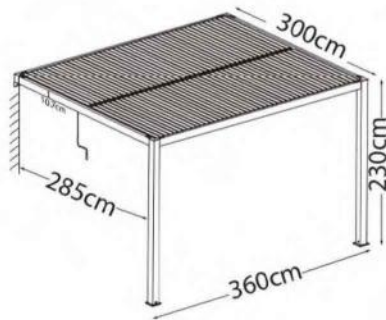

Invisible built-in water drainage system.

Bioclimatic pergola with waterproof louver roof.

Model	Size (cm)	Operation	Standing Pole Dimension (mm)	Standing Pole Height	Roof Material	Shutter type (mm)	Optional				Type of Customer
							Sun Shade	LED on Pole	LED on Beam	LED on Roof	
9801A	200 x 300cm	Manual/ Electrical	100mm	230cm	Aluminum		R09	-	Y	-	Supermarkets & E-commerce
	300 x 300cm						R03				
	300 x 360cm						R03B				
	300 x 400cm						R08C				
	300 x 500cm						C01				
	300 x 600cm						B01				
	360 x 360cm										
	360 x 400cm										
	360 x 500cm										
	360 x 600cm										

Popular Sizes: 300x300x230cm
300x360x230cm

Water drainage outlet.

Simple and nice design of handle hook.

Simple and elegant connect.

Bioclimatic pergola with waterproof louver roof.

Model	Size (cm)	Operation	Standing Pole Dimension (mm)	Standing Pole Height	Roof Material	Shutter type (mm)	Optional				Type of Customer
							Sun Shade	LED on Pole	LED on Beam	LED on Roof	
9801A-2	200 x 300cm	Manual/ Electrical	100mm	230cm	Aluminum		R09	-	Y	-	Supermarkets & E-commerce
	300 x 300cm						R03				
	300 x 360cm						R03B				
	300 x 400cm						R08C				
	300 x 500cm						C01				
	300 x 600cm						B01				
	360 x 360cm										
	360 x 400cm										
	360 x 500cm										
360 x 600cm											