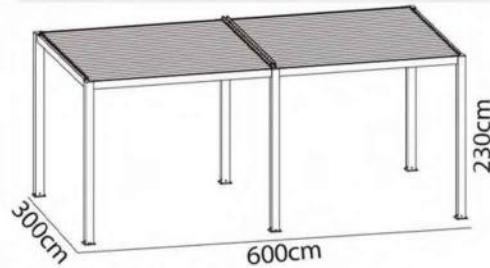

Popular Sizes: 510x303x230cm

Elegant built-in LED lights.

Exquisite design by limiting the visibility of bolts and screws accessories. Modern outlook with fixed aluminum roof.

The direction of the current. Water drainage system.

Model	Size (cm)	Operation	Standing Pole Dimension (mm)	Standing Pole Height	Roof Material	Shutter type (mm)	Optional				Type of Customer
							Sun Shade	LED on Pole	LED on Beam	LED on Roof	
T700	510x310cm	Electrical	100mm	230cm	Aluminum		-	-	-	Y	Supermarket & E-commerce

Model:9850A

Model:9850A

**OUTDOOR PAVILION
WATERPROOF GARDEN CANOPY**
**Hot Selling Countries:
NEW**

We can customize any size for the aluminum canopy, and you can choose electric and manual control.

Popular Sizes: 300x600x230cm

Popular Sizes: 300x400x230cm

Waterproofed with fully closed loured roof.

Opening the louver roof to enjoy the perfect sun.

Water drop down inside the poles.

Model	Size (cm)	Operation	Standing Pole Dimension (mm)	Standing Pole Height	Roof Material	Shutter type (mm)	Optional				Type of Customer
							Sun Shade	LED on Pole	LED on Beam	LED on Roof	
9850A	300x300cm 360x360cm 300x400cm 300x600cm	Electrica/ Manuall	120mm	230cm	Aluminum		R09 R03 R08C C01 B01	-	Y	Y	Supermarket & E-commerce