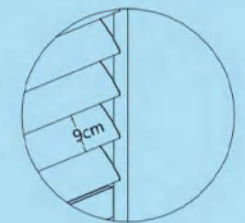

B05

Customized products available

3M:71x213cm