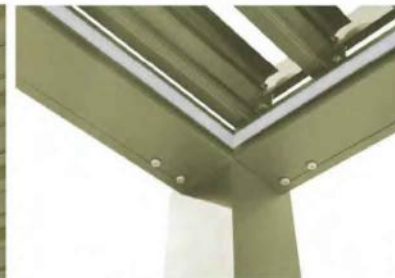

Model:9850A

Model:9850A

**OUTDOOR PAVILION
WATERPROOF GARDEN CANOPY**
**Hot Selling Countries:
NEW**

We can customize any size for the aluminum canopy, and you can choose electric and manual control.

Popular Sizes: 300x600x230cm

Popular Sizes: 300x400x230cm

Waterproofed with fully closed loured roof.

Opening the louver roof to enjoy the perfect sun.

Water drop down inside the poles.

Model	Size (cm)	Operation	Standing Pole Dimension (mm)	Standing Pole Height	Roof Material	Shutter type (mm)	Optional				Type of Customer
							Sun Shade	LED on Pole	LED on Beam	LED on Roof	
9850A	300x300cm 360x360cm 300x400cm 300x600cm	Electrica/ Manuall	120mm	230cm	Aluminum		R09 R03 R08C C01 B01	-	Y	Y	Supermarket & E-commerce