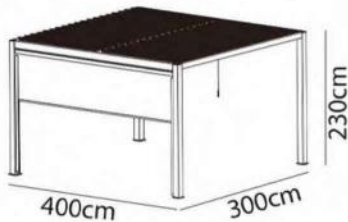

Water drop down inside the poles.

Neat connection between beams and poles.

Waterproofed with fully closed loured roof.

Deluxe double layer flat blades.

Model	Size (cm)	Operation	Standing Pole Dimension (mm)	Standing Pole Height	Roof Material	Shutter type (mm)	Optional				Type of Customer
							Sun Shade	LED on Pole	LED on Beam	LED on Roof	
9800A-R	300x300cm 360x360cm 300x400cm 300x500cm	Manual/ Electrical	100mm	230cm	Aluminum		R09 R03 R08C C01 B01	-	Y	-	Supermarket
9800A-P									Y		

Popular Sizes : 300x400x230cm
300x600x230cm

Solar panel with LED lighting.

Opening the lower roof to enjoy the perfect sun.

Closing the lower roof to provide shelter. It can be completely closed.

Optional: Manual side screen, for wind & privacy protection.

Model	Size (cm)	Operation	Standing Pole Dimension (mm)	Standing Pole Height	Roof Material	Shutter type (mm)	Optional				Type of Customer
							Sun Shade	LED on Pole	LED on Beam	LED on Roof	
9700A-R	300x300cm 360x360cm 300x400cm 300x500cm 300x600cm	Manual/ Electrical	90mm	230cm	Aluminum		R09 R03 R08C C01 B01	Y	Y	-	Supermarkets & E-commerce
									Y		