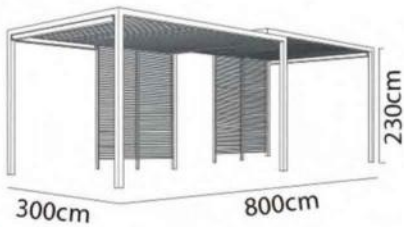

Invisible built-in water drainage system.

Bioclimatic pergola with waterproof louver roof.

Model	Size (cm)	Operation	Standing Pole Dimension (mm)	Standing Pole Height	Roof Material	Shutter type (mm)	Optional				Type of Customer
							Sun Shade	LED on Pole	LED on Beam	LED on Roof	
9801A	200 x 300cm	Manual/ Electrical	100mm	230cm	Aluminum		R09	-	Y	-	Supermarkets & E-commerce
	300 x 300cm						R03				
	300 x 360cm						R03B				
	300 x 400cm						R08C				
	300 x 500cm						C01				
	300 x 600cm						B01				
	360 x 360cm										
	360 x 400cm										
	360 x 500cm										
	360 x 600cm										

Popular Sizes: 300x300x230cm
300x360x230cm

Water drainage outlet.

Simple and nice design of handle hook.

Simple and elegant connect.

Bioclimatic pergola with waterproof louver roof.

Model	Size (cm)	Operation	Standing Pole Dimension (mm)	Standing Pole Height	Roof Material	Shutter type (mm)	Optional				Type of Customer
							Sun Shade	LED on Pole	LED on Beam	LED on Roof	
9801A-2	200 x 300cm	Manual/ Electrical	100mm	230cm	Aluminum		R09	-	Y	-	Supermarkets & E-commerce
	300 x 300cm						R03				
	300 x 360cm						R03B				
	300 x 400cm						R08C				
	300 x 500cm						C01				
	300 x 600cm						B01				
	360 x 360cm										
	360 x 400cm										
	360 x 500cm										
360 x 600cm											

Popular Sizes: 800x300x230cm

Strong wind resistant
100% rainproof system

Optional: Manual side screen, for wind & privacy protection.

Sun or shadow - you can easily adjust it by simply turning the lever handle.

Model	Size (cm)	Operation	Standing Pole Dimension (mm)	Standing Pole Height	Roof Material	Shutter type (mm)	Optional				Type of Customer
							Sun Shade	LED on Pole	LED on Beam	LED on Roof	
9820A	300x400cm 300x500cm 300x600cm 300x700cm 300x800cm	Manual/ Electrical	100mm	250cm	Aluminum		R09 R03 R08C C01 B01	-	Y	-	Supermarkets