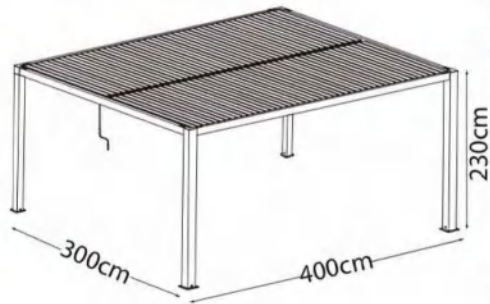

Model	Size (cm)	Operation	Standing Pole Dimension (mm)	Standing Pole Height	Roof Material	Shutter type (mm)	Optional				Type of Customer
							Sun Shade	LED on Pole	LED on Beam	LED on Roof	
9700A-R	300x300cm 360x360cm 300x400cm 300x500cm 300x600cm	Manual/ Electrical	90mm	230cm	Aluminum		R09 R03 R08C C01 B01	Y	Y	-	Supermarkets & E-commerce
									Y		

Smooth movement.

Opening angle, you can still enjoy the sunshine when sunset.

Sun or shadow - you can easily adjust it by simply turning the lever handle.

Popular Sizes: 400x300x230cm

Model	Size (cm)	Operation	Standing Pole Dimension (mm)	Standing Pole Height	Roof Material	Shutter type (mm)	Optional				Type of Customer
							Sun Shade	LED on Pole	LED on Beam	LED on Roof	
N9800A	300x300cm 300x400cm 300x600cm	Manual	100mm	230cm	Aluminum		-	-	Y	-	Supermarket & E-commerce