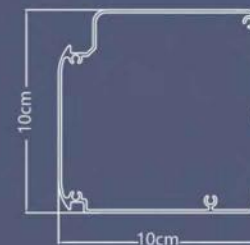

R03/R03B

50cm stop once
4 speeds

R03B