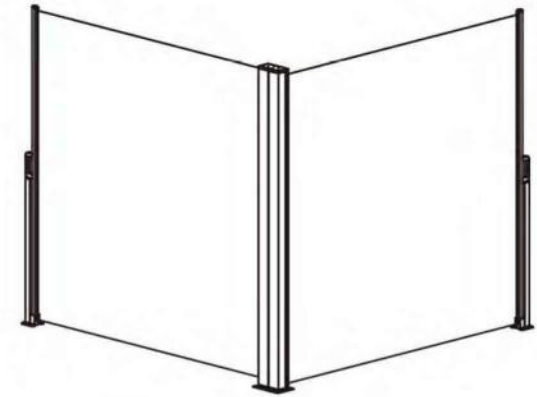

Adjustable arm angle for more sun protection.

Adjustable height to fit different balconies.

Model	Type	Size(cm)	Description	Certification	KD system	LED system		
						Arm	Front bar	Cassette
5200	Balcony awning	400X150CM 100X90CM	Alu. Roller :Dia38mm Steel stand pole: Dia28/24mm Steel front bar: Dia25mm Steel support arm: Dia16mm Adjust height: 200-300CM Optional: Adjustable arm Clothes Rod	GS	Y	-	-	-

If it have many styles, each awning has its own advantages, Especially in the protection provided by its roof.

Model:8420A

Model:8420A

**OUTDOOR PAVILION
WATERPROOF
GARDEN CANOPY**

**Hot Selling Countries:
GERMANY, NETHERLANDS**