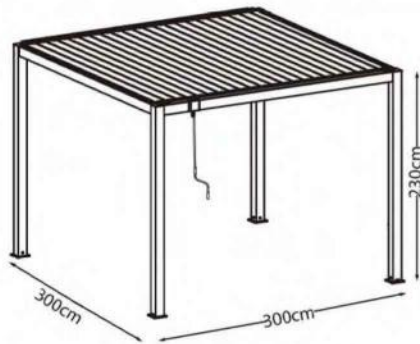

Smooth movement.

Opening angle, you can still enjoy the sunshine when sunset.

Sun or shadow - you can easily adjust it by simply turning the lever handle.

Popular Sizes: 400x300x230cm

Model	Size (cm)	Operation	Standing Pole Dimension (mm)	Standing Pole Height	Roof Material	Shutter type (mm)	Optional				Type of Customer
							Sun Shade	LED on Pole	LED on Beam	LED on Roof	
N9800A	300x300cm 300x400cm 300x600cm	Manual	100mm	230cm	Aluminum		-	-	Y	-	Supermarket & E-commerce

Popular Sizes: 300x300x230cm

Opening angle, you can still enjoy the sunshine when sunset.

Sun or shadow - you can easily adjust it by simply turning the lever handle.

Water drainage outlet.

Model	Size (cm)	Operation	Standing Pole Dimension (mm)	Standing Pole Height	Roof Material	Shutter type (mm)	Optional				Type of Customer
							Sun Shade	LED on Pole	LED on Beam	LED on Roof	
9800AT	300x300cm 300x400cm	Manual	100mm	230cm	Roof		-	-	Y	-	Supermarket & E-commerce