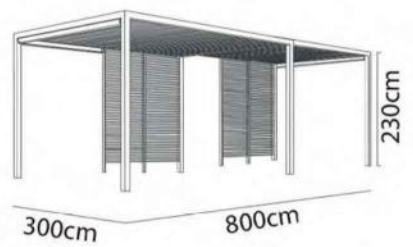

Popular Sizes: 300x800x230cm