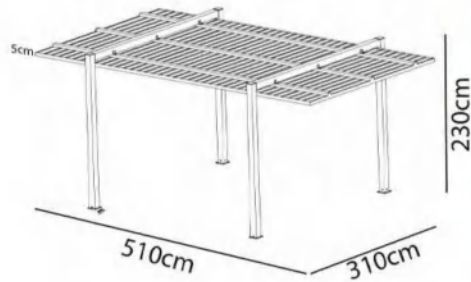

Model: T700

OUTSTANDING STRUCTURE

Hot Selling Countries: New

Which ensure the rigidity, force-resistance, as well as durability of the product. Advanced surface treatment technology TEXGUARD helps products achieve a durability up to 40 years, ensuring high UV resistance and insulation, and durable stand out even in rain or storms.

Popular Sizes: 510x303x230cm