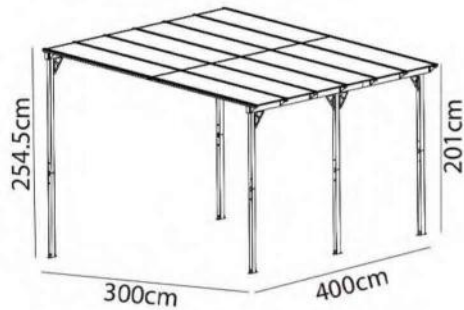

Vionta

Model:P9901

MINIMALIST DESIGN

Hot Selling Countries:NEW

Our products are highly innovative in both their look and design. Dimmable linear led lighting, linear stripe led light dimmable.

Popular Sizes: 400x300x254.5cm