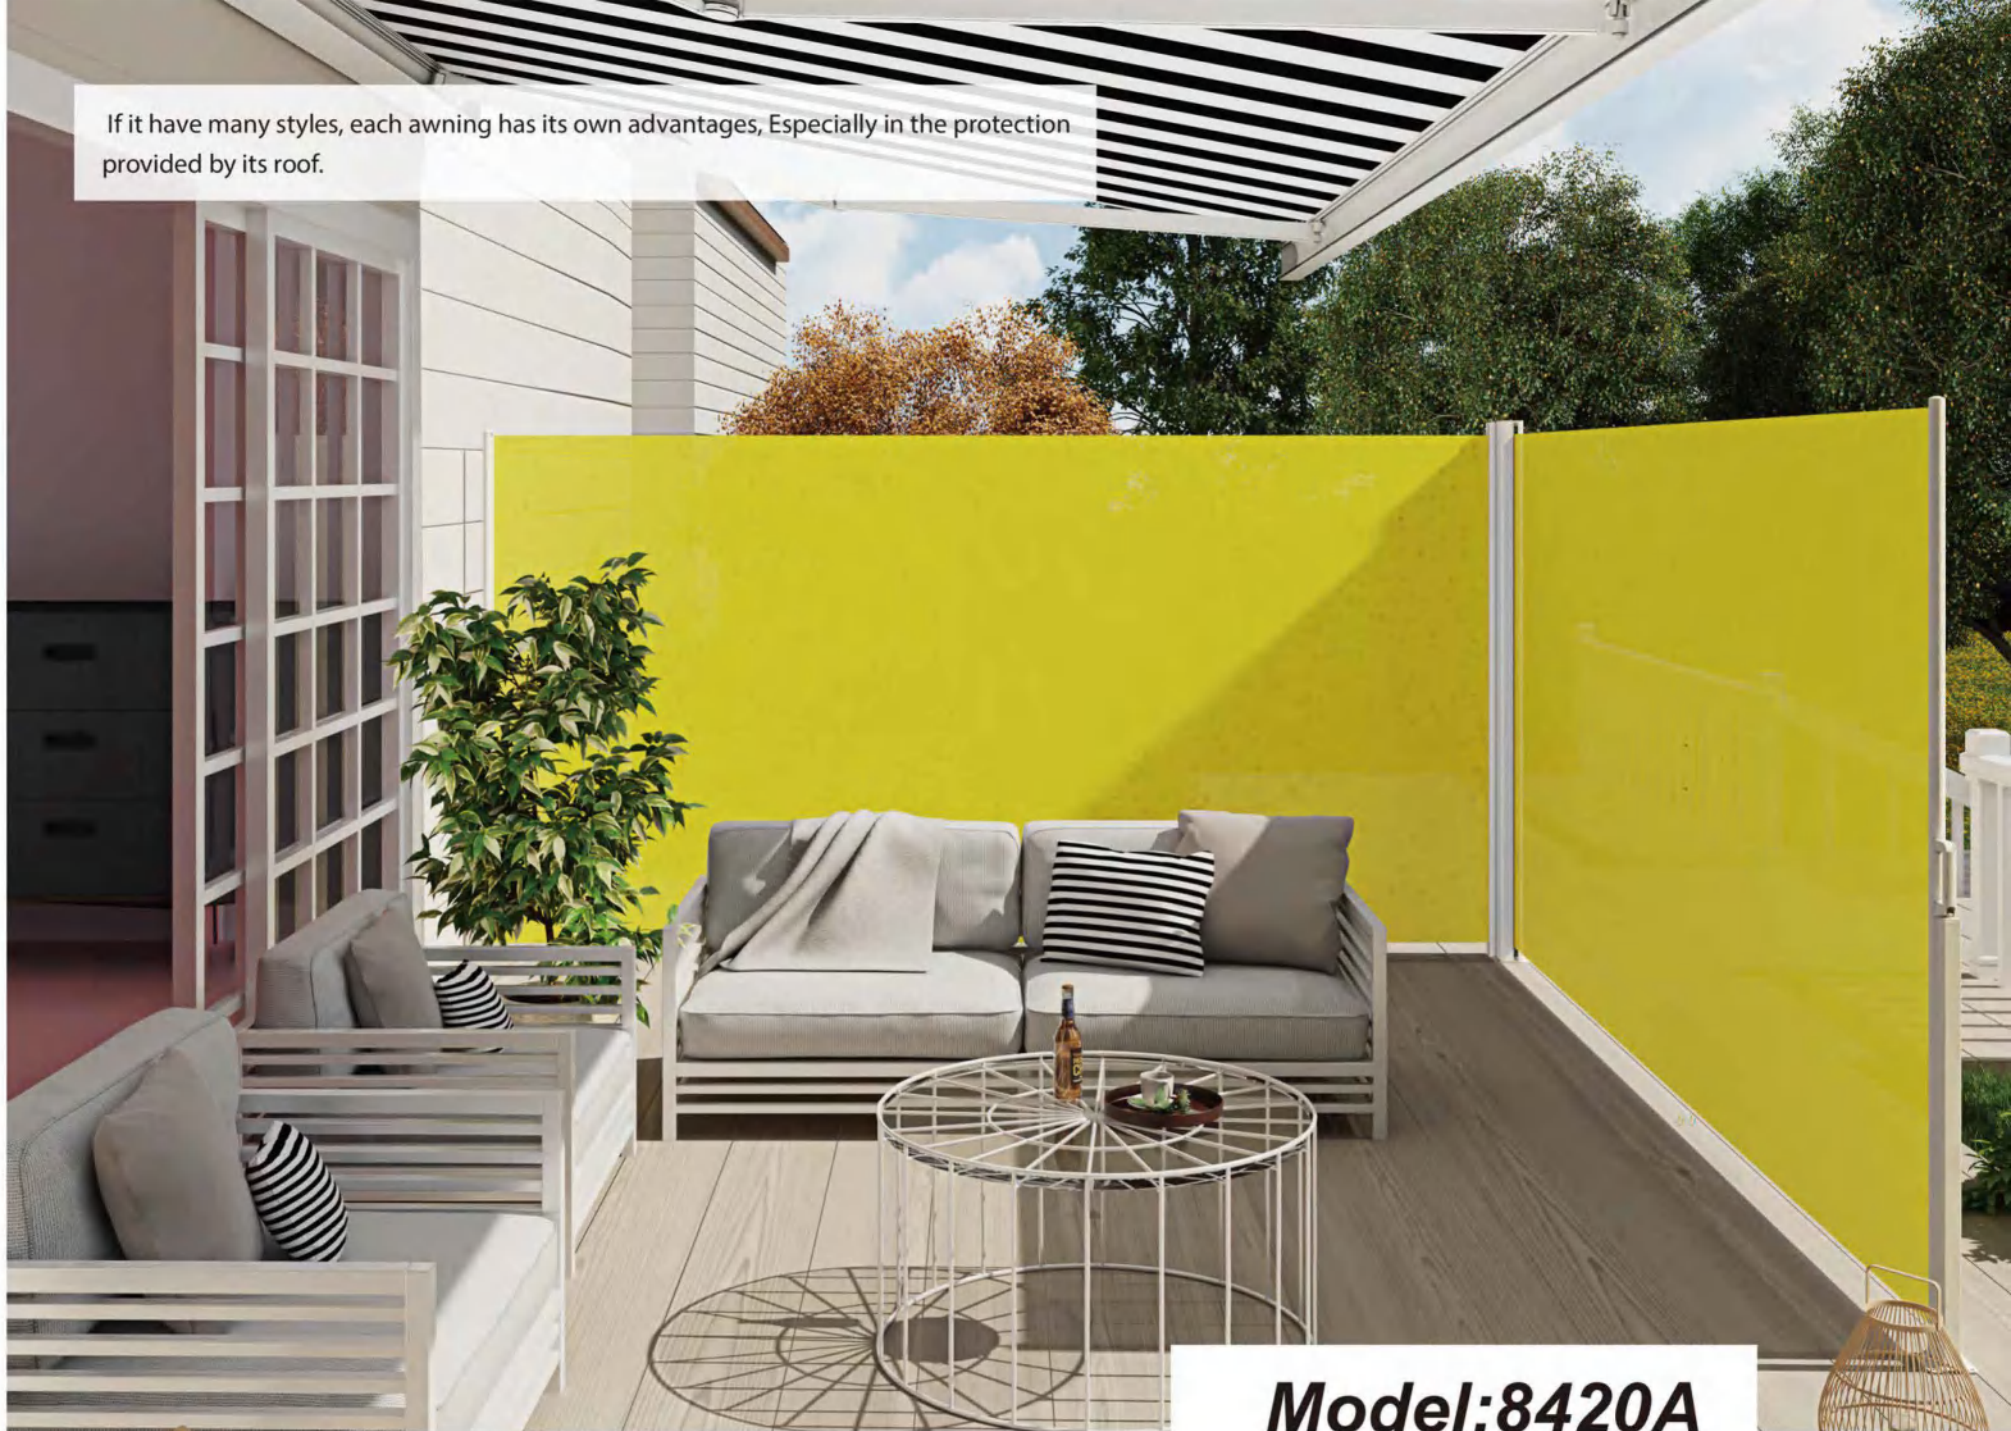

If it have many styles, each awning has its own advantages, Especially in the protection provided by its roof.

Model:8420A