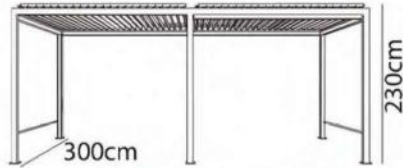

Vionta

Model:9700A

MINIMALIST DESIGN

Hot Selling Countries:
UK, ITALY

Our products are highly innovative in both their look and design.
Dimmable linear led lighting,
linear stripe led light dimmable.

600cm