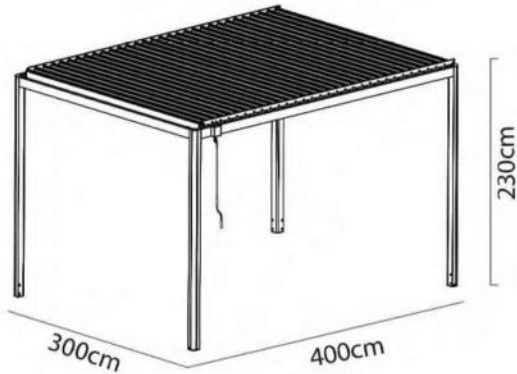

Popular Sizes: 300x400x230cm

Waterproofed with fully closed loured roof.

Opening the louver roof to enjoy the perfect sun.

Water drop down inside the poles.

Model	Size (cm)	Operation	Standing Pole Dimension (mm)	Standing Pole Height	Roof Material	Shutter type (mm)	Optional				Type of Customer
							Sun Shade	LED on Pole	LED on Beam	LED on Roof	
9850A	300x300cm 360x360cm 300x400cm 300x600cm	Electrica/ Manuall	120mm	230cm	Aluminum		R09 R03 R08C C01 B01	-	Y	Y	Supermarket & E-commerce

Popular Sizes: 400x300x230cm

Deluxe double layer flat blades.

Water drop down inside the poles.

Model	Size (cm)	Operation	Standing Pole Dimension (mm)	Standing Pole Height	Roof Material	Shutter type (mm)	Optional				Type of Customer
							Sun Shade	LED on Pole	LED on Beam	LED on Roof	
9402A	300x300cm 300x360cm 300x400cm 300x500cm 300x600cm	Electrica/ Manual	120mm	250cm	Aluminum		B05 Y01 R02 R03B	Y	Y	Y	Supermarket & E-commerce