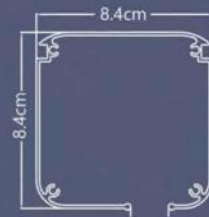

R03/R03B

50cm stop once
4 speeds

R03