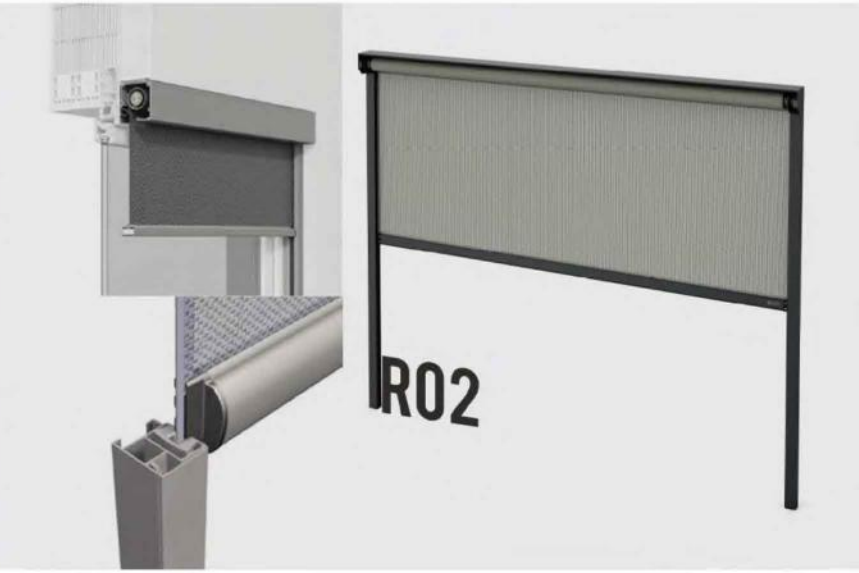

Optional Products