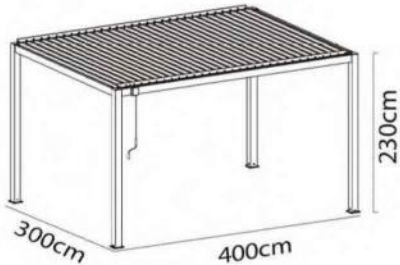

Model:9800A

ALUMINUM PERGOLA

Hot Selling Countries:NEW

The highest quality in an ultra-minimalist design...
Perfection is just around the corner.
This is luxury at its finest.

Popular Sizes: 300x400x230cm