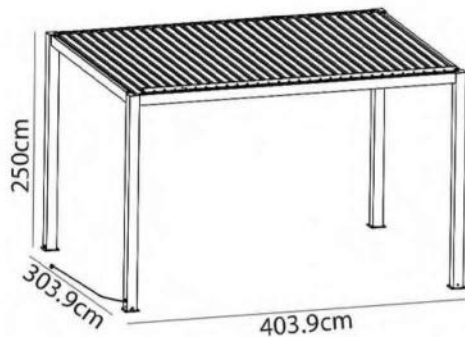

Popular Sizes: 400x300x230cm

Deluxe double layer flat blades.

Water drop down inside the poles.

Model	Size (cm)	Operation	Standing Pole Dimension (mm)	Standing Pole Height	Roof Material	Shutter type (mm)	Optional				Type of Customer
							Sun Shade	LED on Pole	LED on Beam	LED on Roof	
9402A	300x300cm 300x360cm 300x400cm 300x500cm 300x600cm	Electrica/ Manual	120mm	250cm	Aluminum		B05 Y01 R02 R03B	Y	Y	Y	Supermarket & E-commerce

Model:9852A

MINIMALIST DESIGN

Hot Selling Countries:

NEW

Our products are highly innovative in both their look and design. Dimmable linear led lighting, linear stripe led light dimmable.

PERGOLA

Popular Sizes: 403.9 x 303.9 x 250cm

Water drop down inside the poles. LED Lights Incorporated in the blades. Double-layer waterproof blades, strong and better heat insulation.

Model	Size (cm)	Operation	Standing Pole Dimension (mm)	Standing Pole Height	Roof Material	Shutter type (mm)	Optional				Type of Customer
							Sun Shade	LED on Pole	LED on Beam	LED on Roof	
9852A	300x300cm 300x360cm 300x400cm 300x600cm	Manual/ Electrical	120mm	250cm	Aluminum		B05 Y01 R03B R02	-	Y	Y	Supermarkets & E-commerce