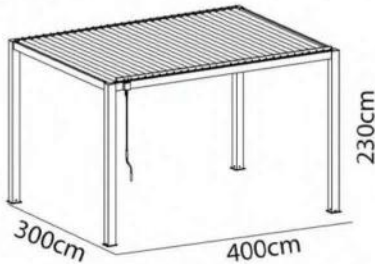

Model	Size (cm)	Operation	Standing Pole Dimension (mm)	Standing Pole Height	Roof Material	Shutter type (mm)	Optional				Type of Customer
							Sun Shade	LED on Pole	LED on Beam	LED on Roof	
T700	510x310cm	Electrical	100mm	230cm	Aluminum		-	-	-	Y	Supermarket & E-commerce

Model:9850A

Model:9850A

**OUTDOOR PAVILION
WATERPROOF GARDEN CANOPY**
**Hot Selling Countries:
NEW**

We can customize any size for the aluminum canopy, and you can choose electric and manual control.

Popular Sizes: 300x600x230cm

Popular Sizes: 300x400x230cm

Waterproofed with fully closed loured roof.

Opening the louver roof to enjoy the perfect sun.

Water drop down inside the poles.

Model	Size (cm)	Operation	Standing Pole Dimension (mm)	Standing Pole Height	Roof Material	Shutter type (mm)	Optional				Type of Customer
							Sun Shade	LED on Pole	LED on Beam	LED on Roof	
9850A	300x300cm 360x360cm 300x400cm 300x600cm	Electrica/ Manuall	120mm	230cm	Aluminum		R09 R03 R08C C01 B01	-	Y	Y	Supermarket & E-commerce

Popular Sizes: 400x300x230cm

Deluxe double layer flat blades.

Water drop down inside the poles.

Model	Size (cm)	Operation	Standing Pole Dimension (mm)	Standing Pole Height	Roof Material	Shutter type (mm)	Optional				Type of Customer
							Sun Shade	LED on Pole	LED on Beam	LED on Roof	
9402A	300x300cm 300x360cm 300x400cm 300x500cm 300x600cm	Electrica/ Manual	120mm	250cm	Aluminum		B05 Y01 R02 R03B	Y	Y	Y	Supermarket & E-commerce