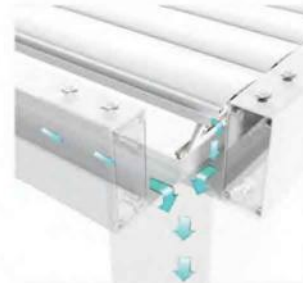

Our products are highly innovative in both their look and design.
Dimmable linear led lighting,
linear stripe led light dimmable.

Popular Sizes: 300x300x230cm
300x360x230cm

Water drainage outlet.

Simple and nice design of handle hook.

Invisible built-in water drainage system.

Bioclimatic pergola with waterproof louver roof.

Model	Size (cm)	Operation	Standing Pole Dimension (mm)	Standing Pole Height	Roof Material	Shutter type (mm)	Optional				Type of Customer
							Sun Shade	LED on Pole	LED on Beam	LED on Roof	
9801A	200 x 300cm	Manual/ Electrical	100mm	230cm	Aluminum		R09	-	Y	-	Supermarkets & E-commerce
	300 x 300cm						R03				
	300 x 360cm						R03B				
	300 x 400cm						R08C				
	300 x 500cm						C01				
	300 x 600cm						B01				
	360 x 360cm										
	360 x 400cm										
	360 x 500cm										
	360 x 600cm										