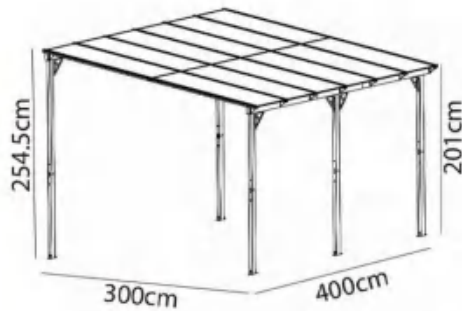

Water drop down inside the poles. LED Lights Incorporated in the blades. Double-layer waterproof blades, strong and better heat insulation.

Model	Size (cm)	Operation	Standing Pole Dimension (mm)	Standing Pole Height	Roof Material	Shutter type (mm)	Optional				Type of Customer
							Sun Shade	LED on Pole	LED on Beam	LED on Roof	
9852A	300x300cm 300x360cm 300x400cm 300x600cm	Manual/ Electrical	120mm	250cm	Aluminum		B05 Y01 R03B R02	-	Y	Y	Supermarkets & E-commerce

Popular Sizes : 400x300x254.5cm

Durable and sturdy aluminum frame.

Waterproof & wind resistant.

Model	Size (cm)	Operation	Standing Pole Dimension (mm)	Standing Pole Height	Roof Material	Shutter type (mm)	Optional				Type of Customer
							Sun Shade	LED on Pole	LED on Beam	LED on Roof	
P9901	240x240cm 300x300cm 300x360cm 300x400cm	Manual	80mm	200cm 250cm	PC		-	-	-	-	Supermarkets & E-commerce