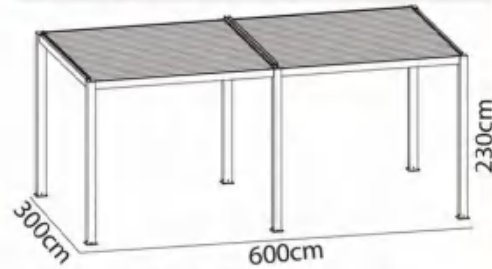

Model	Size (cm)	Operation	Standing Pole Dimension (mm)	Standing Pole Height	Roof Material	Shutter type (mm)	Optional				Type of Customer
							Sun Shade	LED on Pole	LED on Beam	LED on Roof	
T700	510x310cm	Electrical	100mm	230cm	Aluminum		-	-	-	Y	Supermarket & E-commerce

***Model:9850A***

**Model:9850A**

**OUTDOOR PAVILION  
WATERPROOF GARDEN CANOPY**

**Hot Selling Countries:**

**NEW**

We can customize any size for the aluminum canopy, and you can choose electric and manual control.

Popular Sizes: 300x600x230cm

Popular Sizes: 300x400x230cm

Waterproofed with fully closed loured roof.

Opening the louver roof to enjoy the perfect sun.

Water drop down inside the poles.

Model	Size (cm)	Operation	Standing Pole Dimension (mm)	Standing Pole Height	Roof Material	Shutter type (mm)	Optional				Type of Customer
							Sun Shade	LED on Pole	LED on Beam	LED on Roof	
9850A	300x300cm 360x360cm 300x400cm 300x600cm	Electrica/ Manuall	120mm	230cm	Aluminum		R09 R03 R08C C01 B01	-	Y	Y	Supermarket & E-commerce

Popular Sizes: 400x300x230cm

Deluxe double layer flat blades.

Water drop down inside the poles.

Model	Size (cm)	Operation	Standing Pole Dimension (mm)	Standing Pole Height	Roof Material	Shutter type (mm)	Optional				Type of Customer
							Sun Shade	LED on Pole	LED on Beam	LED on Roof	
9402A	300x300cm 300x360cm 300x400cm 300x500cm 300x600cm	Electrica/ Manual	120mm	250cm	Aluminum		B05 Y01 R02 R03B	Y	Y	Y	Supermarket & E-commerce