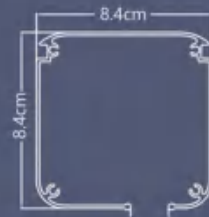

R03/R03B

50cm stop once
4 speeds

R03