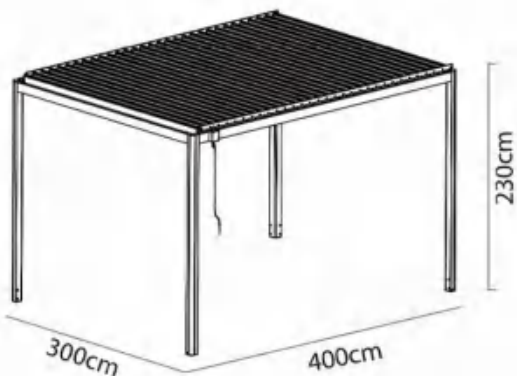

Popular Sizes: 300x600x230cm

Popular Sizes: 300x400x230cm

Waterproofed with fully closed loured roof.

Opening the louver roof to enjoy the perfect sun.

Water drop down inside the poles.

Model	Size (cm)	Operation	Standing Pole Dimension (mm)	Standing Pole Height	Roof Material	Shutter type (mm)	Optional				Type of Customer
							Sun Shade	LED on Pole	LED on Beam	LED on Roof	
9850A	300x300cm 360x360cm 300x400cm 300x600cm	Electrica/ Manuall	120mm	230cm	Aluminum		R09 R03 R08C C01 B01	-	Y	Y	Supermarket & E-commerce

Popular Sizes: 400x300x230cm

Deluxe double layer flat blades.

Water drop down inside the poles.

Model	Size (cm)	Operation	Standing Pole Dimension (mm)	Standing Pole Height	Roof Material	Shutter type (mm)	Optional				Type of Customer
							Sun Shade	LED on Pole	LED on Beam	LED on Roof	
9402A	300x300cm 300x360cm 300x400cm 300x500cm 300x600cm	Electrica/ Manual	120mm	250cm	Aluminum		B05 Y01 R02 R03B	Y	Y	Y	Supermarket & E-commerce