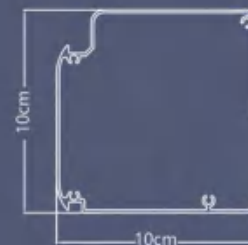

R03/R03B

50cm stop once
4 speeds

R03B