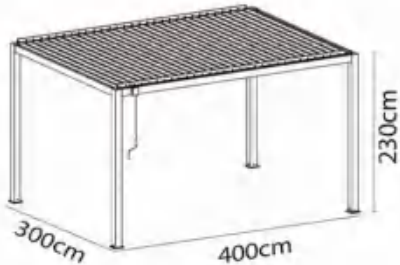

Model:9800A

ALUMINUM PERGOLA

Hot Selling Countries:NEW

The highest quality in an ultra-minimalist design...
Perfection is just around the corner.
This is luxury at its finest.

Popular Sizes: 300x400x230cm