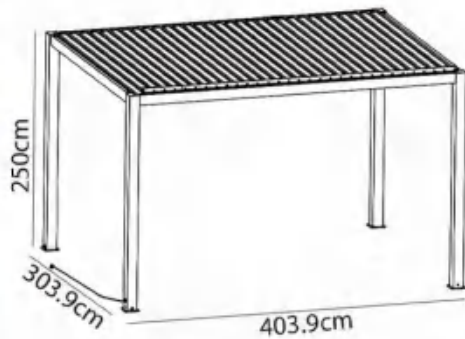

Popular Sizes: 400x300x230cm

Deluxe double layer flat blades.

Water drop down inside the poles.

Model	Size (cm)	Operation	Standing Pole Dimension (mm)	Standing Pole Height	Roof Material	Shutter type (mm)	Optional				Type of Customer
							Sun Shade	LED on Pole	LED on Beam	LED on Roof	
9402A	300x300cm 300x360cm 300x400cm 300x500cm 300x600cm	Electrica/ Manual	120mm	250cm	Aluminum		B05 Y01 R02 R03B	Y	Y	Y	Supermarket & E-commerce

**Model:9852A**

**MINIMALIST DESIGN**

**Hot Selling Countries:**

**NEW**

Our products are highly innovative in both their look and design. Dimmable linear led lighting, linear stripe led light dimmable.

Popular Sizes: 403.9 x 303.9 x 250cm

Water drop down inside the poles. LED Lights Incorporated in the blades. Double-layer waterproof blades, strong and better heat insulation.

Model	Size (cm)	Operation	Standing Pole Dimension (mm)	Standing Pole Height	Roof Material	Shutter type (mm)	Optional				Type of Customer
							Sun Shade	LED on Pole	LED on Beam	LED on Roof	
9852A	300x300cm 300x360cm 300x400cm 300x600cm	Manual/ Electrical	120mm	250cm	Aluminum		B05 Y01 R03B R02	-	Y	Y	Supermarkets & E-commerce