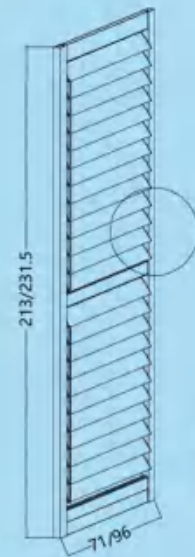

B05

Customized products available