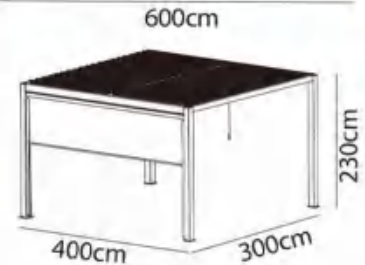

Vionta

Model:9700A

MINIMALIST DESIGN

Hot Selling Countries:
UK, ITALY

Our products are highly innovative in both their look and design.
Dimmable linear led lighting,
linear stripe led light dimmable.

Popular Sizes: 300x400x230cm
300x600x230cm