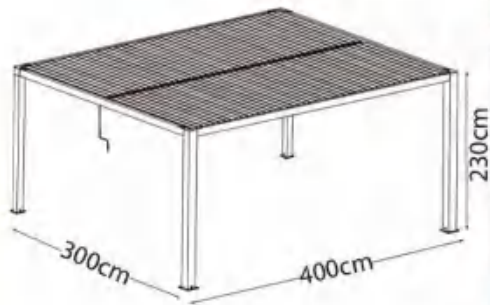

Model	Size (cm)	Operation	Standing Pole Dimension (mm)	Standing Pole Height	Roof Material	Shutter type (mm)	Optional				Type of Customer
							Sun Shade	LED on Pole	LED on Beam	LED on Roof	
9700A-R	300x300cm	Manual/ Electrical	90mm	230cm	Aluminum		R09				Supermarkets & E-commerce
	360x360cm						R03				
	300x400cm						R08C	Y	Y		
	300x500cm						C01				
9700A-P	300x600cm					B01			Y		

Smooth movement.

Opening angle, you can still enjoy the sunshine when sunset.

Sun or shadow - you can easily adjust it by simply turning the lever handle.

Popular Sizes: 400x300x230cm

Model	Size (cm)	Operation	Standing Pole Dimension (mm)	Standing Pole Height	Roof Material	Shutter type (mm)	Optional				Type of Customer
							Sun Shade	LED on Pole	LED on Beam	LED on Roof	
N9800A	300x300cm 300x400cm 300x600cm	Manual	100mm	230cm	Aluminum		-	-	Y	-	Supermarket & E-commerce