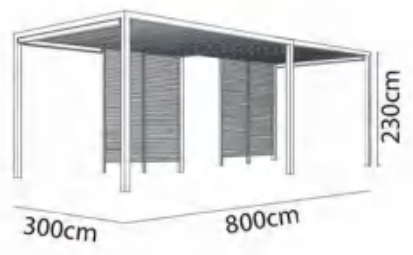

Popular Sizes: 300x800x230cm