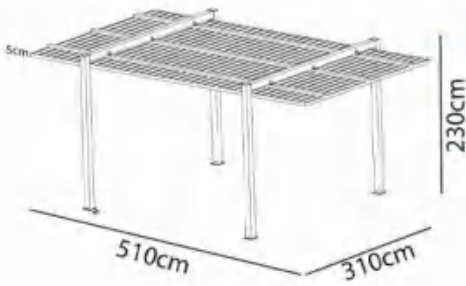

Model: T700

OUTSTANDING STRUCTURE

Hot Selling Countries: New

Which ensure the rigidity, force-resistance, as well as durability of the product. Advanced surface treatment technology TEXGUARD helps products achieve a durability up to 40 years, ensuring high UV resistance and insulation, and durable stand out even in rain or storms.

Popular Sizes: 510x303x230cm