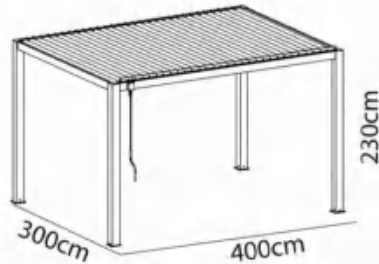

Model	Size (cm)	Operation	Standing Pole Dimension (mm)	Standing Pole Height	Roof Material	Shutter type (mm)	Optional				Type of Customer
							Sun Shade	LED on Pole	LED on Beam	LED on Roof	
T700	510x310cm	Electrical	100mm	230cm	Aluminum		-	-	-	Y	Supermarket & E-commerce

***Model:9850A***

**Model:9850A**

**OUTDOOR PAVILION  
WATERPROOF GARDEN CANOPY**

**Hot Selling Countries:**

**NEW**

We can customize any size for the aluminum canopy, and you can choose electric and manual control.

Popular Sizes: 300x600x230cm

Popular Sizes: 300x400x230cm

Waterproofed with fully closed loured roof.

Opening the louver roof to enjoy the perfect sun.

Water drop down inside the poles.

Model	Size (cm)	Operation	Standing Pole Dimension (mm)	Standing Pole Height	Roof Material	Shutter type (mm)	Optional				Type of Customer
							Sun Shade	LED on Pole	LED on Beam	LED on Roof	
9850A	300x300cm 360x360cm 300x400cm 300x600cm	Electrica/ Manuall	120mm	230cm	Aluminum		R09 R03 R08C C01 B01	-	Y	Y	Supermarket & E-commerce

Popular Sizes: 400x300x230cm

Deluxe double layer flat blades.

Water drop down inside the poles.

Model	Size (cm)	Operation	Standing Pole Dimension (mm)	Standing Pole Height	Roof Material	Shutter type (mm)	Optional				Type of Customer
							Sun Shade	LED on Pole	LED on Beam	LED on Roof	
9402A	300x300cm 300x360cm 300x400cm 300x500cm 300x600cm	Electrica/ Manual	120mm	250cm	Aluminum		B05 Y01 R02 R03B	Y	Y	Y	Supermarket & E-commerce