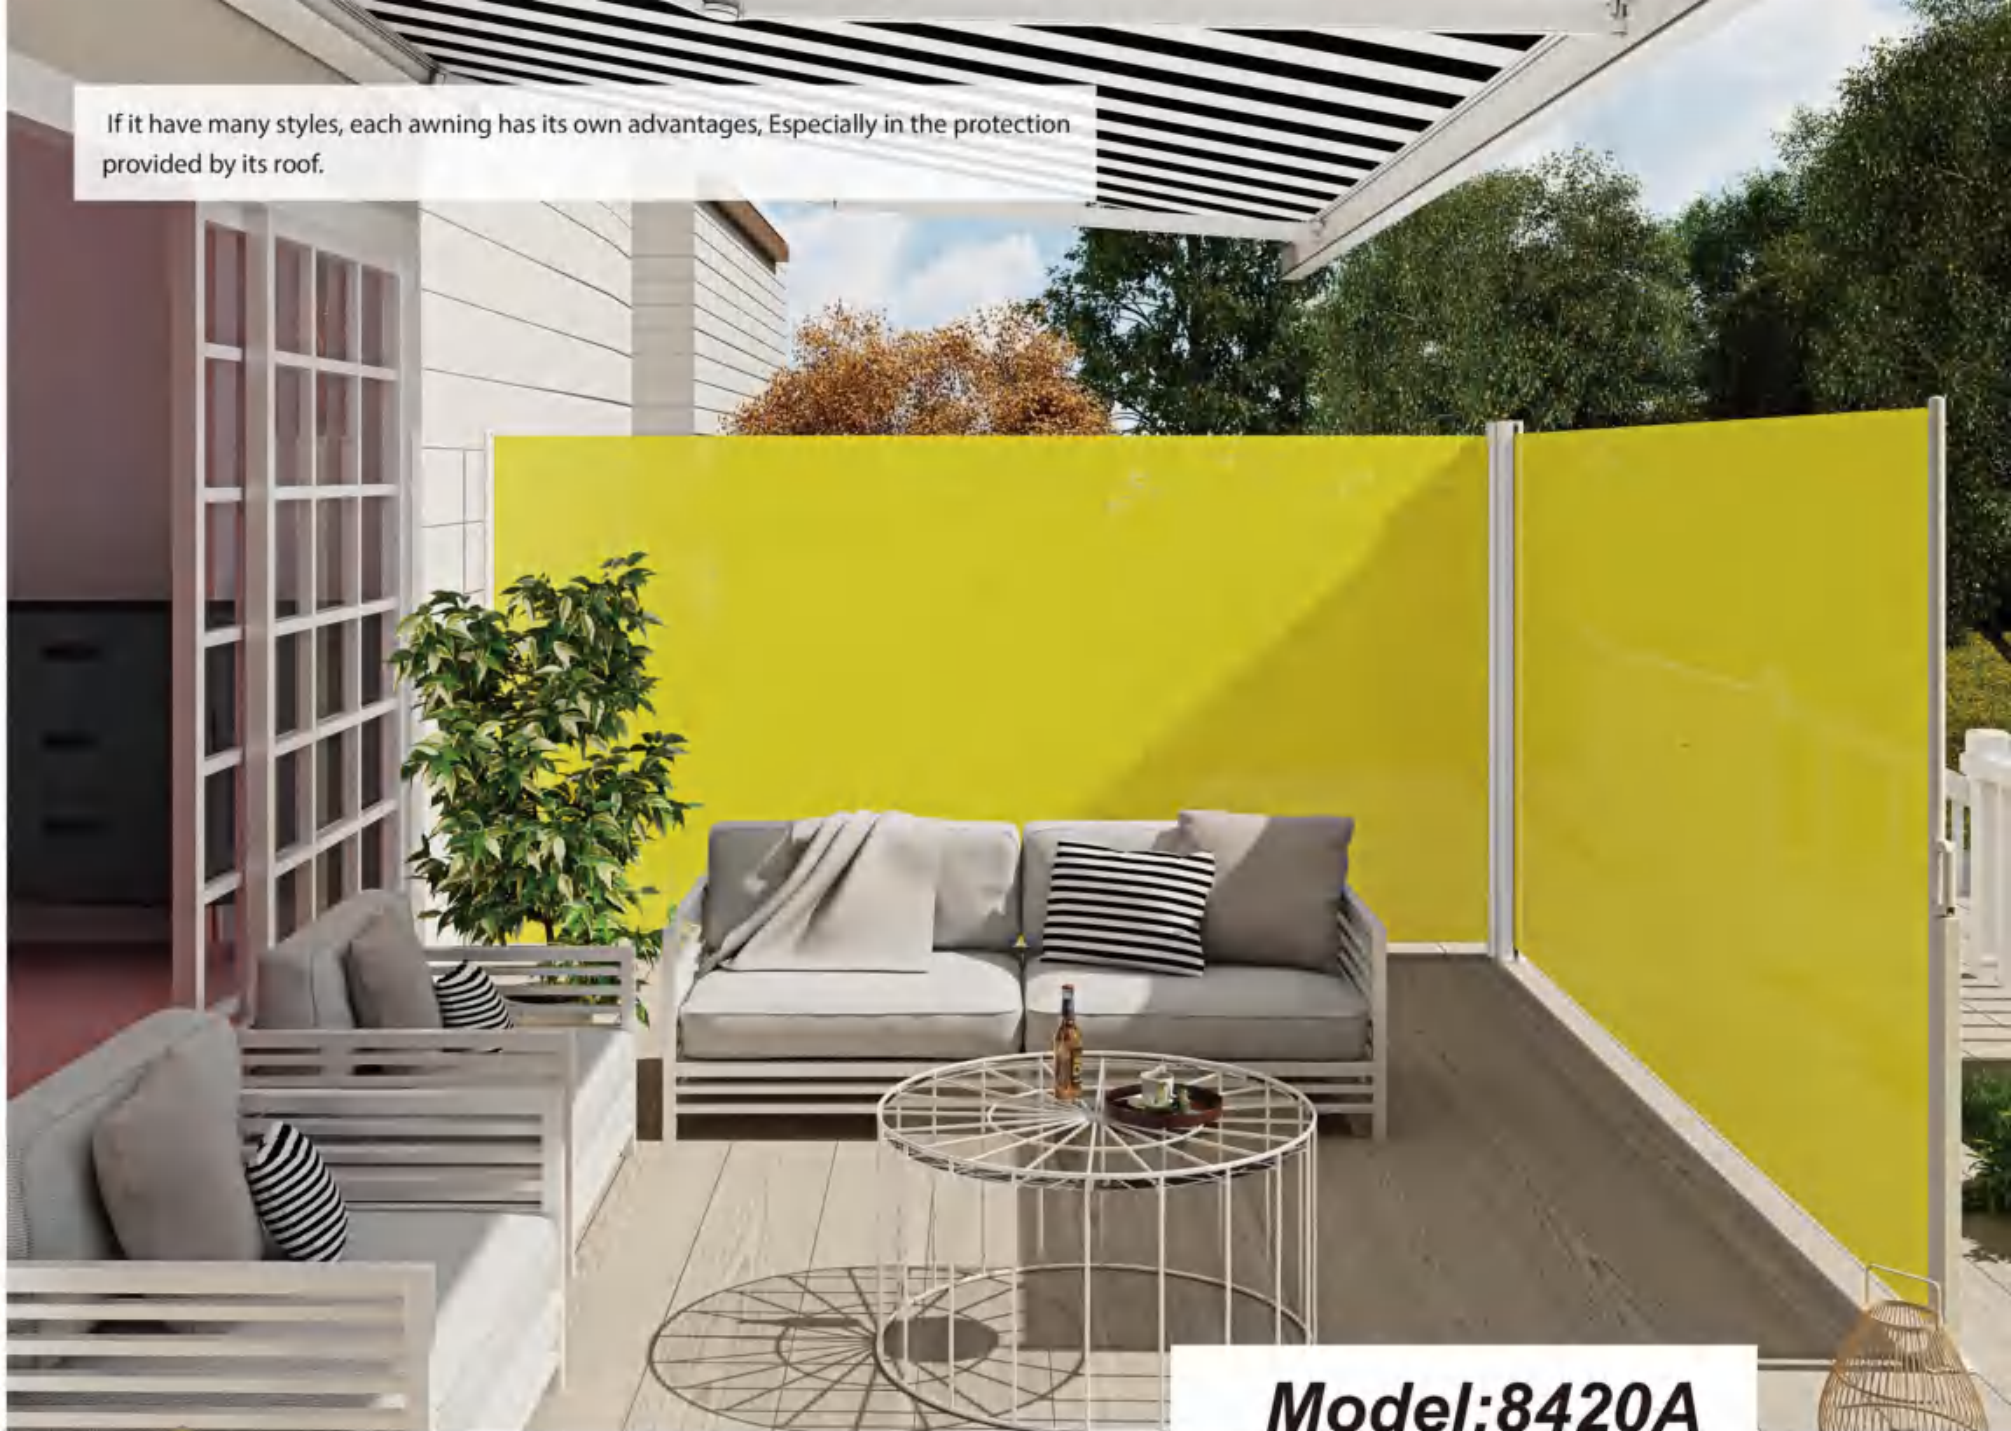

CE

**Model:5200**

**Model:5200**

**CREATE A PERSONAL  
AMBIENCE WITH OUR  
DESIGN STYLES**

**Hot Selling Countries:  
JAPAN , GERMANY**

Garden life is preferred.

Free standing balcony awning, clamp awning without damage on roof and floor.

Adjustable arm angle for more sun protection.

Adjustable height to fit different balconies.

Model	Type	Size(cm)	Description	Certification	KD system	LED system		
						Arm	Front bar	Cassette
5200	Balcony awning	400X150CM 100X90CM	Alu. Roller :Dia38mm Steel stand pole: Dia28/24mm Steel front bar: Dia25mm Steel support arm: Dia16mm Adjust height: 200-300CM Optional: Adjustable arm Clothes Rod	GS	Y	-	-	-

If it have many styles, each awning has its own advantages, Especially in the protection provided by its roof.

SCREEN

**Model:8420A**

Model:8420A

OUTDOOR PAVILION  
WATERPROOF  
GARDEN CANOPY

Hot Selling Countries:  
GERMANY, NETHERLANDS

SCREEN

Easy to close and open the awning with the handle.

Different angles workable.

Model	Type	Size(cm)	Description	Certification	KD system	LED system		
						Arm	Front bar	Cassette
8420A	Side awning	600x200CM 600x100CM	Front Bar:42x32mm Cassette: 84x84mm	CE	Y	-	-	-