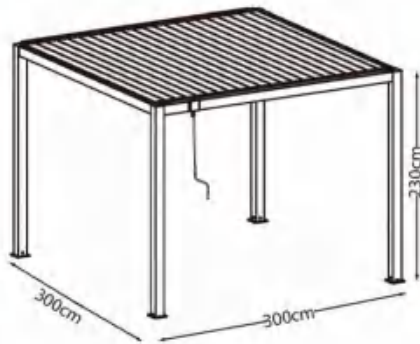

Smooth movement.

Opening angle, you can still enjoy the sunshine when sunset.

Sun or shadow - you can easily adjust it by simply turning the lever handle.

Popular Sizes: 400x300x230cm

Model	Size (cm)	Operation	Standing Pole Dimension (mm)	Standing Pole Height	Roof Material	Shutter type (mm)	Optional				Type of Customer
							Sun Shade	LED on Pole	LED on Beam	LED on Roof	
N9800A	300x300cm 300x400cm 300x600cm	Manual	100mm	230cm	Aluminum		-	-	Y	-	Supermarket & E-commerce

Popular Sizes: 300x300x230cm

Opening angle, you can still enjoy the sunshine when sunset.

Sun or shadow - you can easily adjust it by simply turning the lever handle.

Water drainage outlet.

Model	Size (cm)	Operation	Standing Pole Dimension (mm)	Standing Pole Height	Roof Material	Shutter type (mm)	Optional				Type of Customer
							Sun Shade	LED on Pole	LED on Beam	LED on Roof	
9800AT	300x300cm 300x400cm	Manual	100mm	230cm	Roof		-	-	Y	-	Supermarket & E-commerce