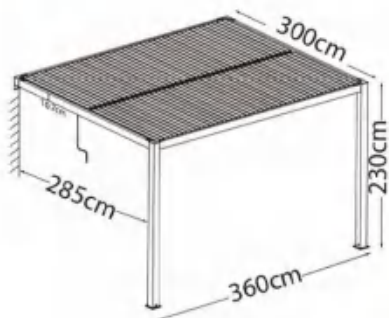

Popular Sizes: 300x300x230cm  
300x360x230cm

Water drainage outlet.

Simple and nice design of handle hook.

Invisible built-in water drainage system.

Bioclimatic pergola with waterproof louver roof.

Model	Size (cm)	Operation	Standing Pole Dimension (mm)	Standing Pole Height	Roof Material	Shutter type (mm)	Optional				Type of Customer
							Sun Shade	LED on Pole	LED on Beam	LED on Roof	
9801A	200 x 300cm	Manual/ Electrical	100mm	230cm	Aluminum		R09	-	Y	-	Supermarkets & E-commerce
	300 x 300cm						R03				
	300 x 360cm						R03B				
	300 x 400cm						R08C				
	300 x 500cm						C01				
	300 x 600cm						B01				
	360 x 360cm										
	360 x 400cm										
	360 x 500cm										
360 x 600cm											

Popular Sizes: 300x300x230cm  
300x360x230cm

Water drainage outlet.

Simple and nice design of handle hook.

Simple and elegant connect.

Bioclimatic pergola with waterproof louver roof.

Model	Size (cm)	Operation	Standing Pole Dimension (mm)	Standing Pole Height	Roof Material	Shutter type (mm)	Optional				Type of Customer
							Sun Shade	LED on Pole	LED on Beam	LED on Roof	
9801A-2	200 x 300cm	Manual/ Electrical	100mm	230cm	Aluminum		R09	-	Y	-	Supermarkets & E-commerce
	300 x 300cm						R03				
	300 x 360cm						R03B				
	300 x 400cm						R08C				
	300 x 500cm						C01				
	300 x 600cm						B01				
	360 x 360cm										
	360 x 400cm										
360 x 500cm											
360 x 600cm											