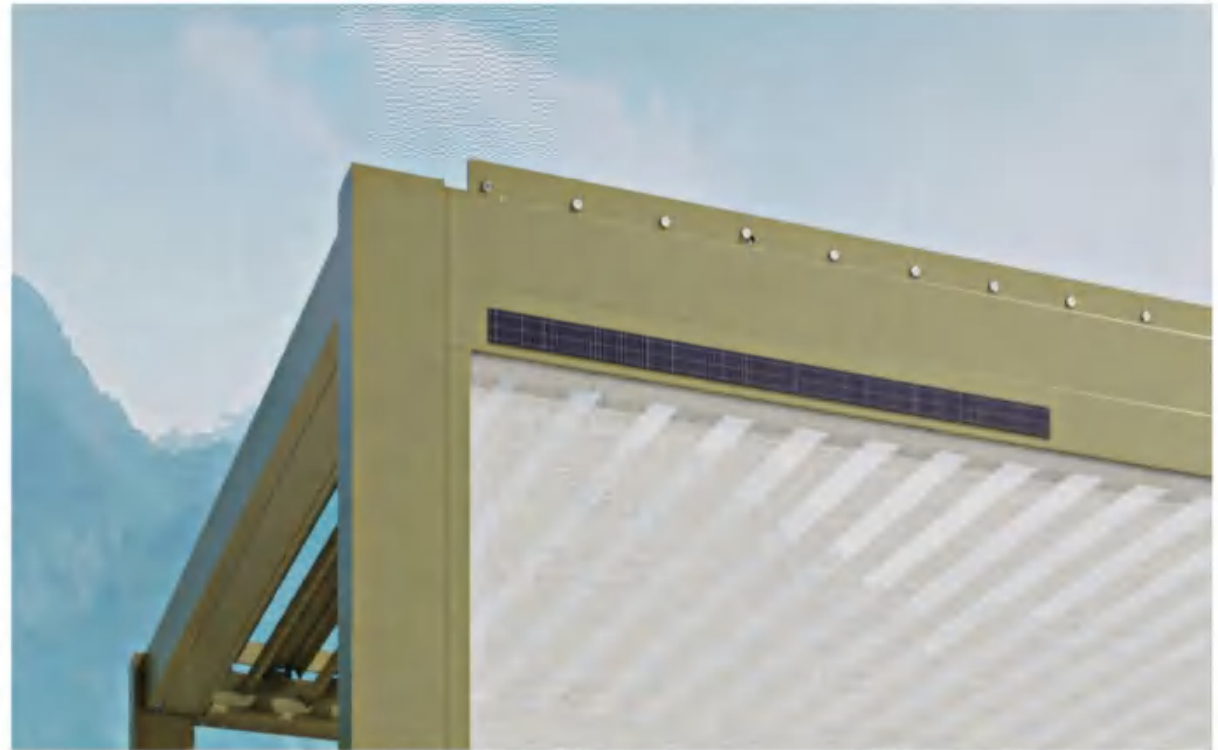

Popular Sizes: 300x600x230cm

Popular Sizes: 300x400x230cm

Waterproofed with fully closed loured roof.

Opening the louver roof to enjoy the perfect sun.

Water drop down inside the poles.

Model	Size (cm)	Operation	Standing Pole Dimension (mm)	Standing Pole Height	Roof Material	Shutter type (mm)	Optional				Type of Customer
							Sun Shade	LED on Pole	LED on Beam	LED on Roof	
9850A	300x300cm 360x360cm 300x400cm 300x600cm	Electrica/ Manuall	120mm	230cm	Aluminum		R09 R03 R08C C01 B01	-	Y	Y	Supermarket & E-commerce