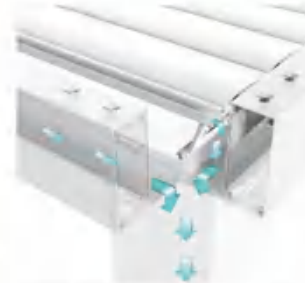

Popular Sizes: 300x300x230cm  
300x360x230cm

Water drainage outlet.

Simple and nice design of handle hook.

Invisible built-in water drainage system.

Bioclimatic pergola with waterproof louver roof.

Model	Size (cm)	Operation	Standing Pole Dimension (mm)	Standing Pole Height	Roof Material	Shutter type (mm)	Optional				Type of Customer
							Sun Shade	LED on Pole	LED on Beam	LED on Roof	
9801A	200 x 300cm	Manual/ Electrical	100mm	230cm	Aluminum		R09	-	Y	-	Supermarkets & E-commerce
	300 x 300cm						R03				
	300 x 360cm						R03B				
	300 x 400cm						R08C				
	300 x 500cm						C01				
	300 x 600cm						B01				
	360 x 360cm										
	360 x 400cm										
	360 x 500cm										
360 x 600cm											